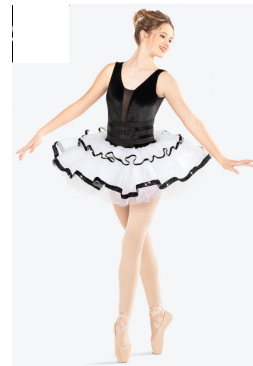

9-11 Yr. Contemporary
I Wanna Dance With Somebody
Tues 5:00-6:00 S4 Miss Tina
\$57.00
Tights: Tan Convertible Tights

8-10 Tumbling
Wed 4:30-5:15 S1 Miss Lisa
\$48.00
Tights: Tan Convertible Tights

8-10 Yr. Ballet
Fri 5:30-6:30 S1 Miss Caroline
\$56.00
Tights: Theatrical Pink

10-12 Yr. Pointe
Fri 7:15-8:00 S1 Miss Caroline
\$58.00
Tights: Theatrical Pink

10-12 Yr. Ballet
Married Life
Tues 7:00-8:00 S2 Miss Tina
\$58.00
Tights: Theatrical Pink

11-12 Yr. Hip Hop
Mon 5:00-6:00 S4 Miss Danielle
Thurs 7:15-8:15 S2 Miss Carly
\$60.00
No Tights

12-14 Yr. Lyrical
Wed 6:30-7:30 S1 Miss Melissa
\$61.00
Tights: Tan Stirrup Tights

12-14 Yr. Jazz/Tap
Tues 5:00-6:15 S1 Miss Heidi
\$57.00
Tights: Tan

11-13 Jazz/Tap
Thurs 7:00-8:00 S4 Miss Heidi
\$56.00
Tights: Tan